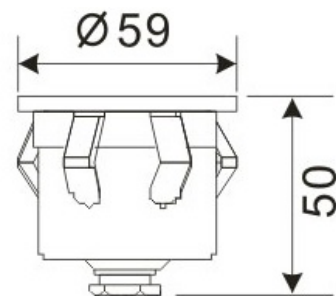

# LED Recessed Lighting – LR-R00118

|                           |             |
|---------------------------|-------------|
| Model No.                 | LR-R00118   |
| LED Type                  | 5mm         |
| LED Q'TY.                 | 5           |
| Beam Angle                | 15°         |
| Minimum luminous flux(lm) | 25          |
| Voltage                   | 120-240V    |
| LED Watt                  | 0.5W        |
| Environmental Temperature | - 20°C~60°C |
| Environmental Humidity    | 0%-95%      |
| Safety Class              | II          |
| Safety Type               | IP65        |
| Material                  | Aluminium   |
| Driver                    | Included    |